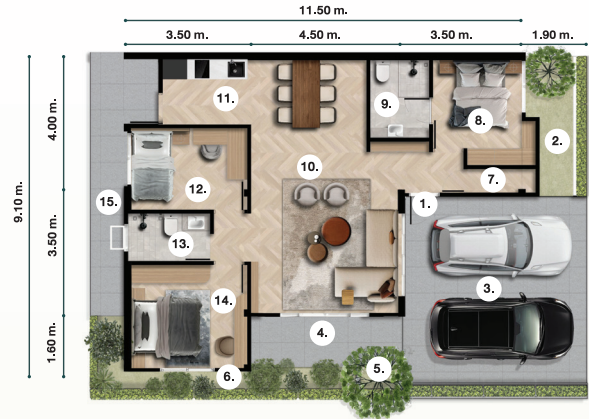

Twin Home

1. ENTRANCE	7. STORAGE ROOM	13. BATHROOM 2
2. GREEN AREA	8. BEDROOM 1	14. BEDROOM 3
3. CARPORT	9. BATHROOM 1	15. OUTDOOR WASHING AREA
4. CORRIDOR AREA	10. LIVING + DINING AREA	
5. PLANT POT	11. KITCHEN	
6. BACK GARDEN	12. BEDROOM 2	

3 BEDROOM

2 BATHROOM

LIVING

KITCHEN

DINING

2 CORRIDOR AREA