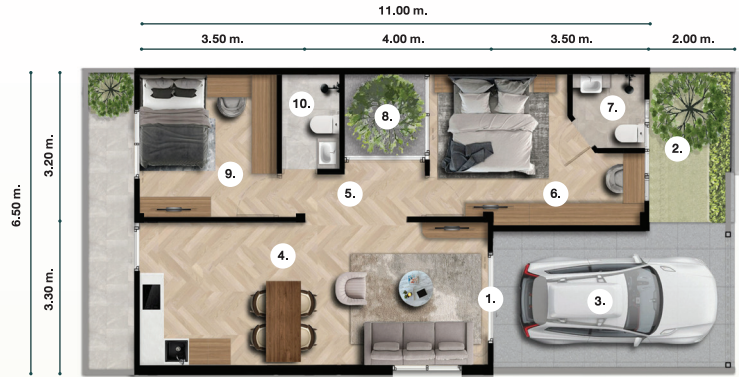

Town Home

1. ENTRANCE	6. BEDROOM 1
2. GREEN AREA	7. BATHROOM 1
3. CARPORT	8. COURTYARD
4. LIVING + DINING + KITCHEN AREA	9. BEDROOM 2
5. CORRIDOR AREA	10. BATHROOM 2

2 BEDROOM

2 BATHROOM

LIVING

KITCHEN

DINING

1 CORRIDOR AREA